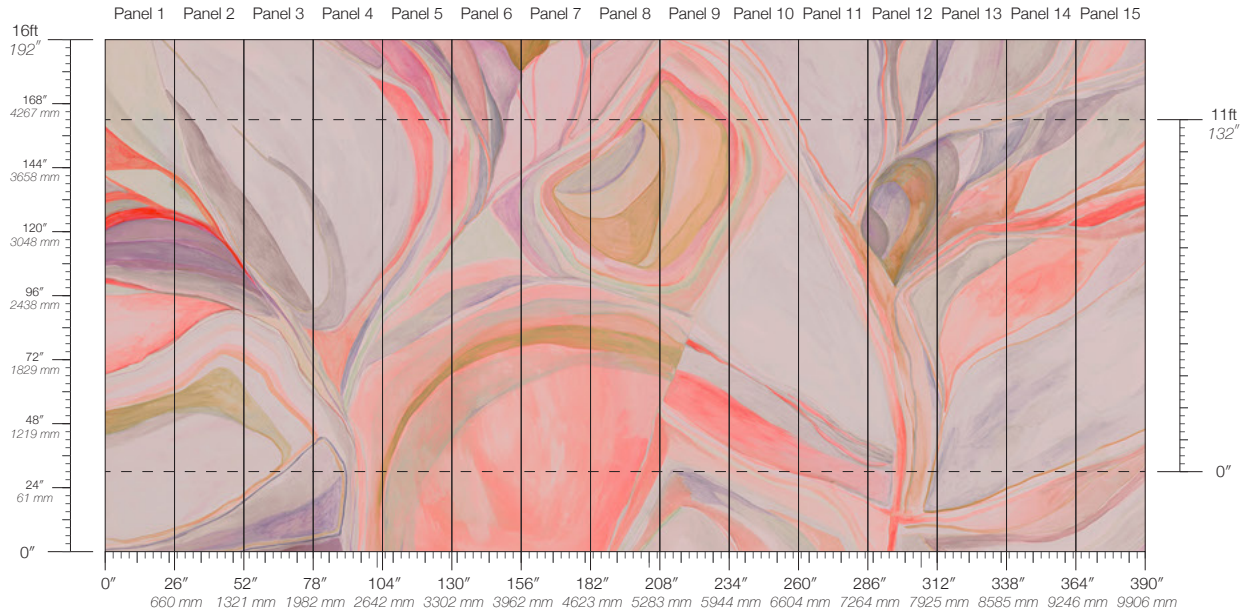

Abstract Soma

Suitable for residential and some commercial projects

COLOR
Soma

ITEM
4216

CONTENT
Clay-Coated Paper

PANEL WIDTH
26" / 661 mm trimmed

PANEL HEIGHT
132" / 3353 mm standard
192" / 4877 mm extended

REPEAT
Non-repeating

STOCK
Made to order

LEAD TIME
4 weeks to print

MINIMUM
1 panel

PRICE
Available upon request

ORIGIN
USA

DETAILS
Custom options available

MAINTENANCE
Water-based cleanser

ENVIRONMENTAL
FSC Certified Content

SPECS
100% Cellulose face
Non-woven backing
7.1 oz per linear yard
117 g per linear meter
Smooth surface texture

TESTING
(US) ASTM E84 Adhered Class A

CONTACT
sales@calicowallpaper.com
+1 718 243 1705
57 Lispenard Street
New York, NY 10013 USA

DISCLAIMER
Refer to our website to see the full mural artwork. A physical sample should be used to reference color and texture. Panel maps represent mural artwork only.