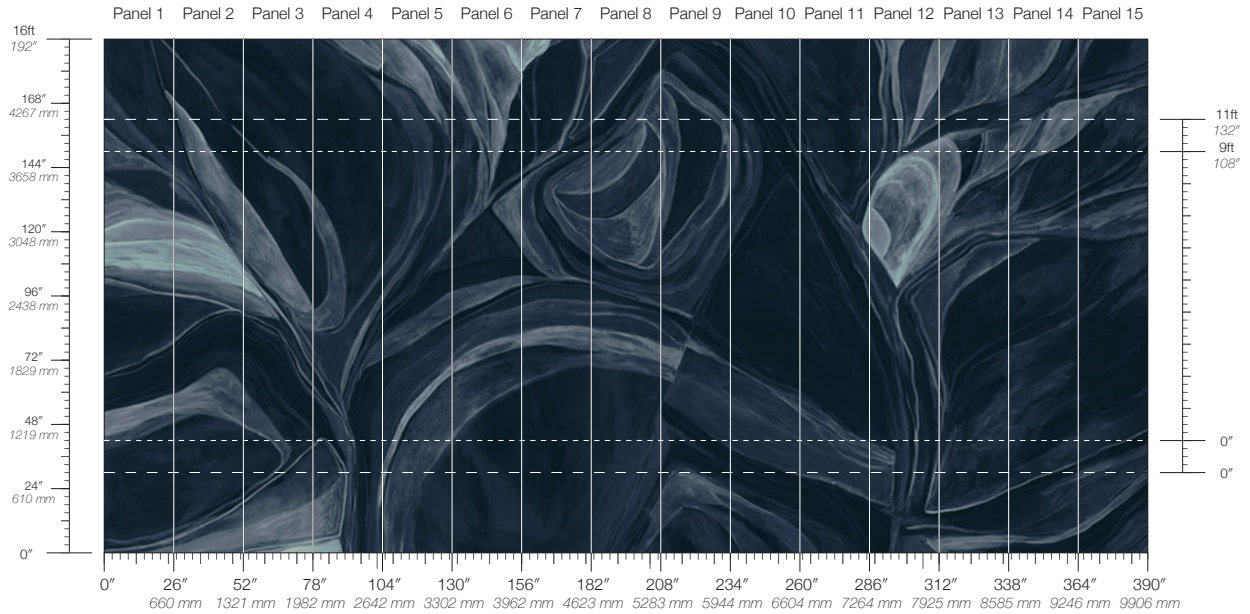

Abstract Oracle

Suitable for residential and some commercial projects

COLOR

Oracle

REPEAT

Non-repeating

DETAILS

Custom options available

DISCLAIMER

Refer to our website to see the full mural artwork. Reference the physical sample for color and texture. Panel maps represent mural artwork only.

ITEM

4214

STOCK

Made to order

MAINTENANCE

Water-based cleanser

CONTENT

Clay-Coated Paper

LEAD TIME

4 weeks to print

ENVIRONMENTAL

FSC Certified Content

PANEL WIDTH

26" / 660 mm trimmed

MINIMUM

1 panel

SPECS

100% Cellulose Fiber
8.5 oz/yd²
289 g/m²
Smooth Surface Texture

PANEL HEIGHT

108" / 2743 mm base
132" / 3353 mm standard
192" / 4877 mm extended

PRICE

Available upon request

ORIGIN

USA

TESTING

ASTM E84 Adhered Class A