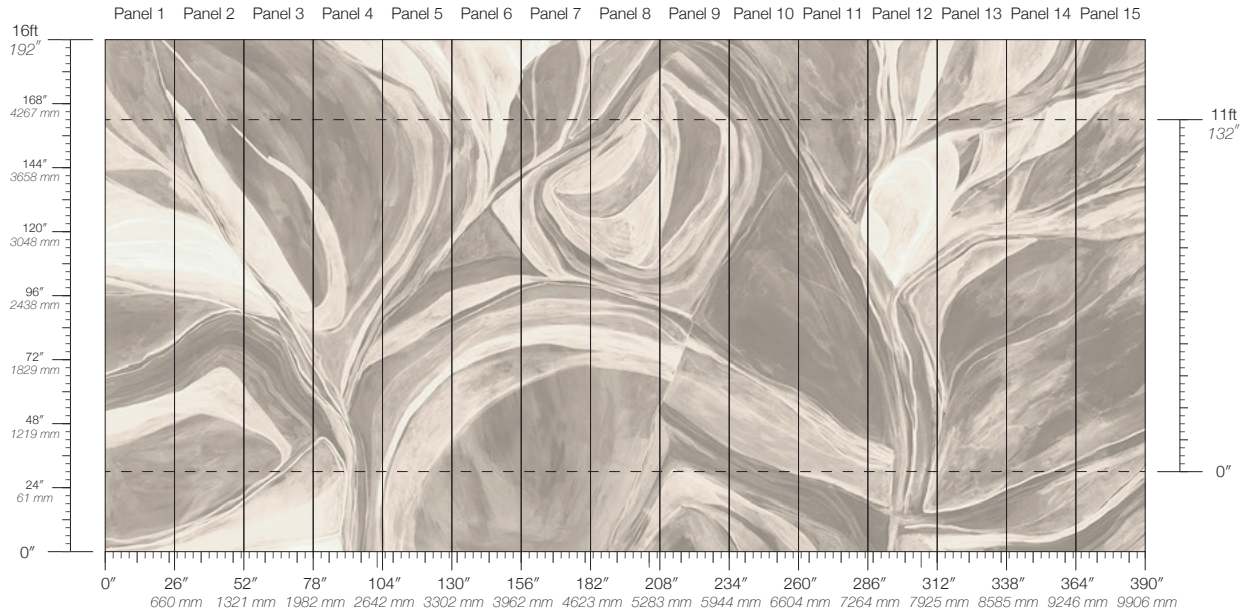

Abstract Mirage

Suitable for residential and some commercial projects

COLOR
Mirage

ITEM
4213

CONTENT
Clay-Coated Paper

PANEL WIDTH
26" / 661 mm trimmed

PANEL HEIGHT
132" / 3353 mm standard
192" / 4877 mm extended

REPEAT
Non-repeating

STOCK
Made to order

LEAD TIME
4 weeks to print

MINIMUM
1 panel

PRICE
Available upon request

ORIGIN
USA

DETAILS
Custom options available

MAINTENANCE
Water-based cleanser

ENVIRONMENTAL
FSC Certified Content

SPECS
100% Cellulose face
Non-woven backing
7.1 oz per linear yard
117 g per linear meter
Smooth surface texture

TESTING
(US) ASTM E84 Adhered Class A

CONTACT
sales@calicowallpaper.com
+1 718 243 1705
57 Lispenard Street
New York, NY 10013 USA

DISCLAIMER
Refer to our website to see the full mural artwork. A physical sample should be used to reference color and texture. Panel maps represent mural artwork only.