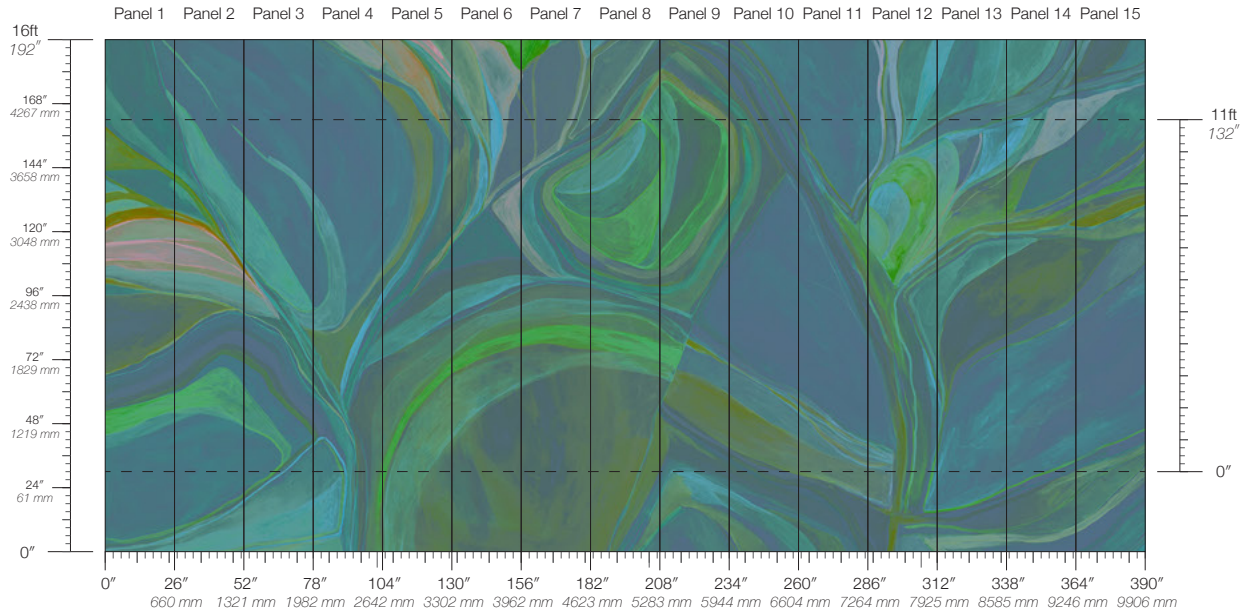

Abstract Mantra

Suitable for residential and some commercial projects

COLOR
Mantra

STOCK
Made to order

REPEAT
Non-repeating

CONTACT
sales@calicowallpaper.com
+1 718 243 1705
57 Lispenard Street
New York, NY 10013 USA

ITEM
4212

MINIMUM
1 panel

LEAD TIME
4 weeks to print

CONTENT
Clay-Coated Paper

MAINTENANCE
Water-based cleanser

ORIGIN
USA

DISCLAIMER
Panel maps represent mural artwork only. Reference the physical sample for color and texture.

PANEL WIDTH
26" / 661 mm trimmed

FLAMMABILITY
ASTM E84 Adhered Class A

DETAILS
Custom options available

PANEL HEIGHT
132" / 3353 mm standard
192" / 4877 mm extended

ENVIRONMENTAL
FSC Certified Content

PRICE
Available upon request