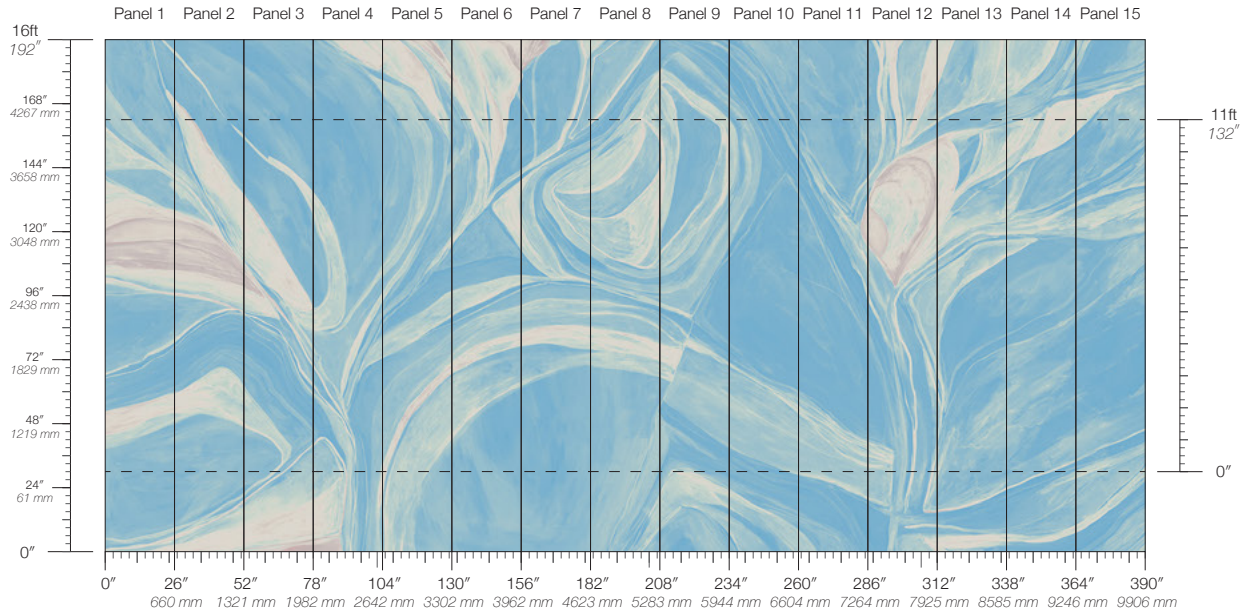

# Abstract Lucid

Suitable for residential and some commercial projects

**COLOR**  
Lucid

**ITEM**  
4211

**CONTENT**  
Clay-Coated Paper

**PANEL WIDTH**  
26" / 661 mm trimmed

**PANEL HEIGHT**  
132" / 3353 mm standard  
192" / 4877 mm extended