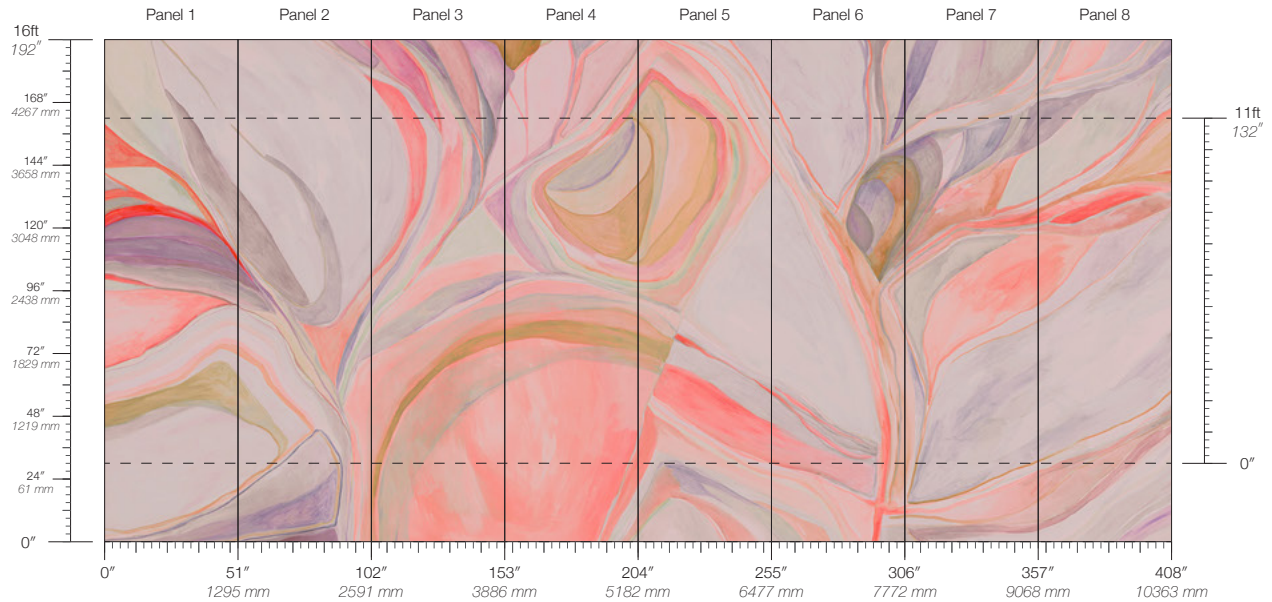

Abstract Soma

Suitable for residential and commercial projects

COLOR

Soma

ITEM

4208

CONTENT

Type II PVC-Free TPO

PANEL WIDTH

51" / 1295 mm trimmed

PANEL HEIGHT

132" / 3353 mm standard
192" / 4877 mm extended

REPEAT

Non-repeating

STOCK

Made to order

LEAD TIME

4 weeks to print

MINIMUM

1 panel

PRICE

Available upon request

ORIGIN

USA

DETAILS

Custom options available

MAINTENANCE

Water-based cleanser

ENVIRONMENTAL

Recycled Content
Phthalate Free
Low VOC
HPD Available

SPECS

100% TPO face
Non-woven backing
18 oz per linear yard
480 g per linear meter
Woven surface texture

TESTING

(US) ASTM E84 Adhered Class A
(EU) EN 15102 class B, s2
NFPA 286 class A
CCC-W-408D type II
W-101 type II class A

CONTACT

sales@calicowallpaper.com
+1 718 243 1705
57 Lispenard Street
New York, NY 10013 USA

DISCLAIMER

Refer to our website to see the full mural artwork. A physical sample should be used to reference color and texture. Panel maps represent mural artwork only.