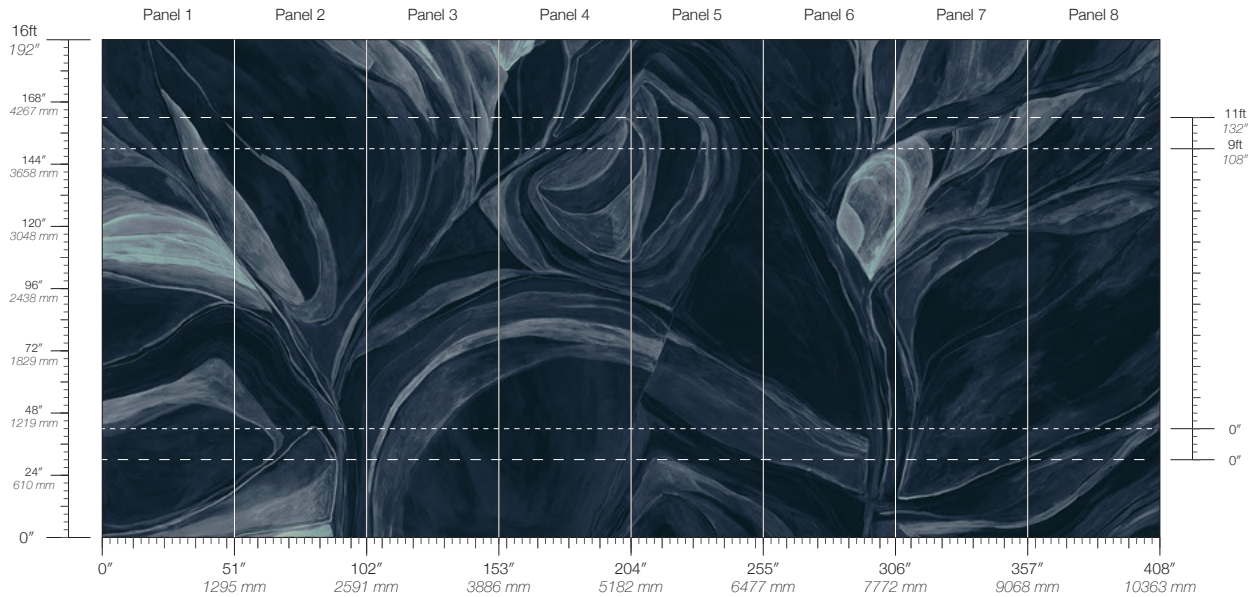

Abstract Oracle

Suitable for residential and commercial projects

COLOR

Oracle

ITEM

4206

CONTENT

Type II PVC-Free

PANEL WIDTH

51" / 1295 mm trimmed

PANEL HEIGHT

108" / 2743 mm base
132" / 3353 mm standard
132" / 3353 mm extended

REPEAT

Non-repeating

STOCK

Made to order

LEAD TIME

4 weeks to print

MINIMUM

1 panel

PRICE

Available upon request

ORIGIN

USA

DETAILS

Custom options available

MAINTENANCE

Water-based cleanser

ENVIRONMENTAL

HPD Available
Low VOC
Recycled Content
Phthalate Free

SPECS

100% TPO Face
Non-Woven Backing
12 oz/yd²
407 g/m²
Woven Surface Texture

TESTING

ASTM E84 Adhered Class A
EN 15102 Class B, s2

DISCLAIMER

Refer to our website to see the full mural artwork. Reference the physical sample for color and texture. Panel maps represent mural artwork only.