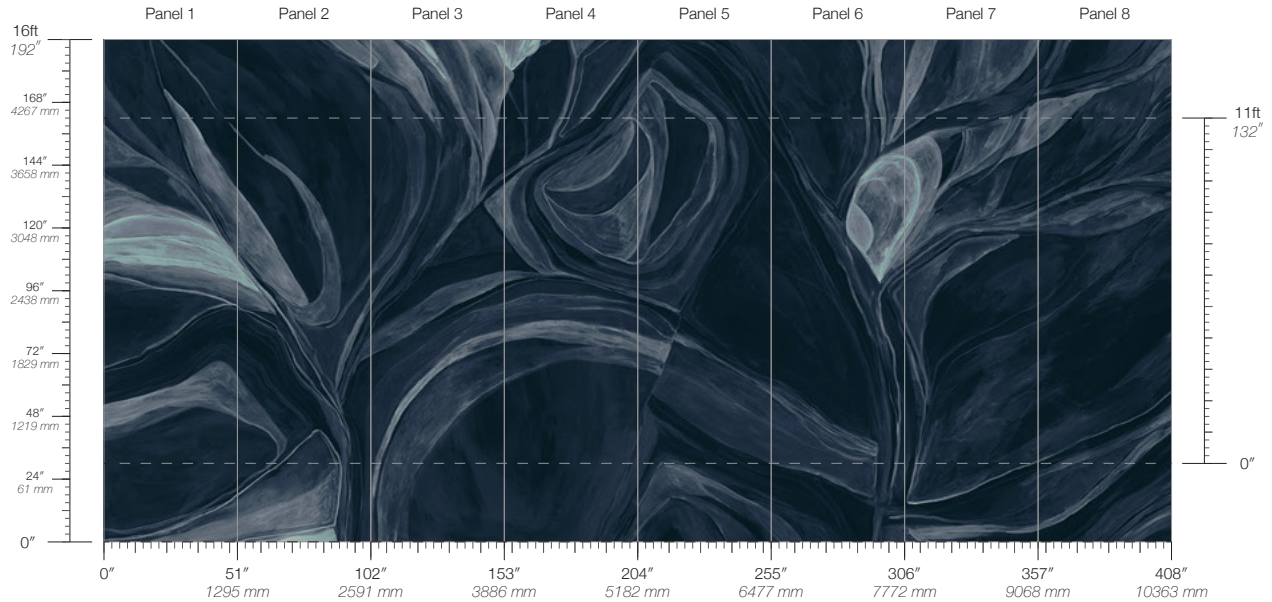

Abstract Oracle

Suitable for residential and commercial projects

COLOR
Oracle

STOCK
Made to order

REPEAT
Non-repeating

CONTACT
sales@calicowallpaper.com
+1 718 243 1705
57 Lispenard Street
New York, NY 10013 USA

ITEM
4206

MINIMUM
1 panel

LEAD TIME
4 weeks to print

CONTENT
Type II PVC-Free TPO

MAINTENANCE
Water-based cleanser

ORIGIN
USA

DISCLAIMER
Panel maps represent mural artwork only. Reference the physical sample for color and texture.

PANEL WIDTH
51" / 1295 mm trimmed

FLAMMABILITY
ASTM E84 Adhered Class A

DETAILS
Custom options available

PANEL HEIGHT
132" / 3353 mm standard
192" / 4877 mm extended

ENVIRONMENTAL
Recycled Content, Phthalate Free
Low VOC, HPD Available

PRICE
Available upon request