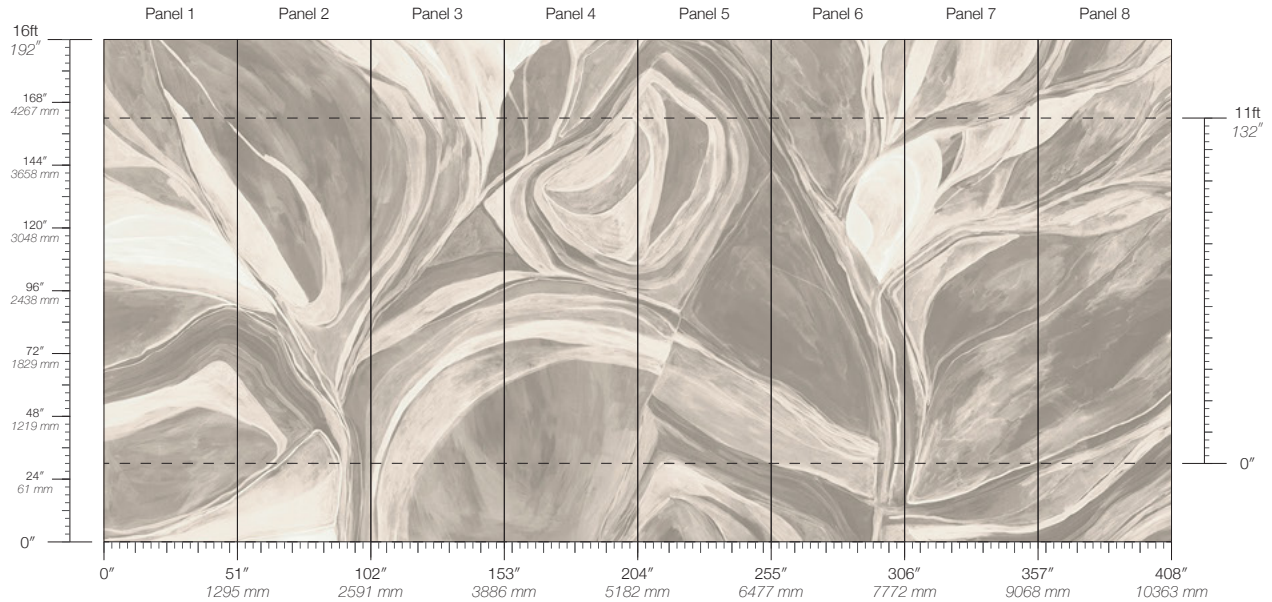

Abstract Mirage

Suitable for residential and commercial projects

COLOR
Mirage

ITEM
4205

CONTENT
Type II PVC-Free TPO

PANEL WIDTH
51" / 1295 mm trimmed

PANEL HEIGHT
132" / 3353 mm standard
192" / 4877 mm extended

REPEAT
Non-repeating

STOCK
Made to order

LEAD TIME
4 weeks to print

MINIMUM
1 panel

PRICE
Available upon request

ORIGIN
USA

DETAILS
Custom options available

MAINTENANCE
Water-based cleanser

ENVIRONMENTAL
Recycled Content
Phthalate Free
Low VOC
HPD Available

SPECS
100% TPO face
Non-woven backing
18 oz per linear yard
480 g per linear meter
Woven surface texture

TESTING
(US) ASTM E84 Adhered Class A
(EU) EN 15102 class B, s2
NFPA 286 class A
CCC-W-408D type II
W-101 type II class A

CONTACT
sales@calicowallpaper.com
+1 718 243 1705
57 Lispenard Street
New York, NY 10013 USA

DISCLAIMER
Refer to our website to see the full mural artwork. A physical sample should be used to reference color and texture. Panel maps represent mural artwork only.