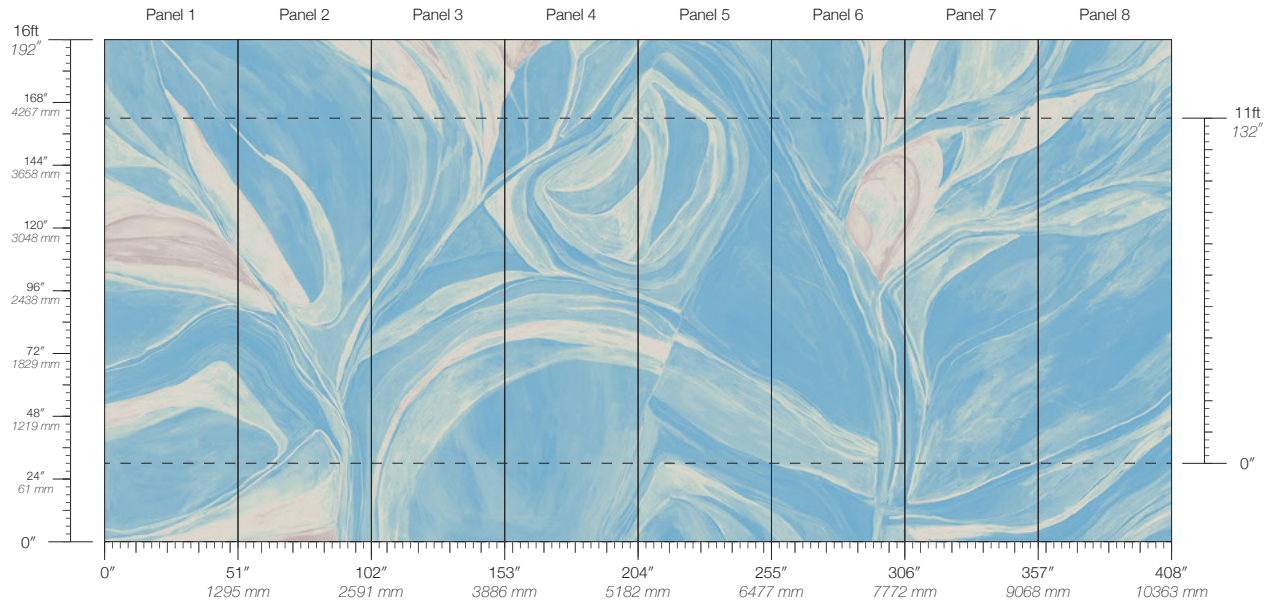

Abstract Lucid

Suitable for residential and commercial projects

COLOR
Lucid

ITEM
4203

CONTENT
Type II PVC-Free TPO

PANEL WIDTH
51" / 1295 mm trimmed

PANEL HEIGHT
132" / 3353 mm standard
192" / 4877 mm extended

REPEAT
Non-repeating

STOCK
Made to order

LEAD TIME
4 weeks to print

MINIMUM
1 panel

PRICE
Available upon request

ORIGIN
USA

DETAILS
Custom options available

MAINTENANCE
Water-based cleanser

ENVIRONMENTAL
Recycled Content
Phthalate Free
Low VOC
HPD Available

SPECS
100% TPO face
Non-woven backing
18 oz per linear yard
480 g per linear meter
Woven surface texture

TESTING
(US) ASTM E84 Adhered Class A
(EU) EN 15102 class B, s2
NFPA 286 class A
CCC-W-408D type II
W-101 type II class A

CONTACT
sales@calicowallpaper.com
+1 718 243 1705
57 Lispenard Street
New York, NY 10013 USA

DISCLAIMER
Refer to our website to see the full mural artwork. A physical sample should be used to reference color and texture. Panel maps represent mural artwork only.