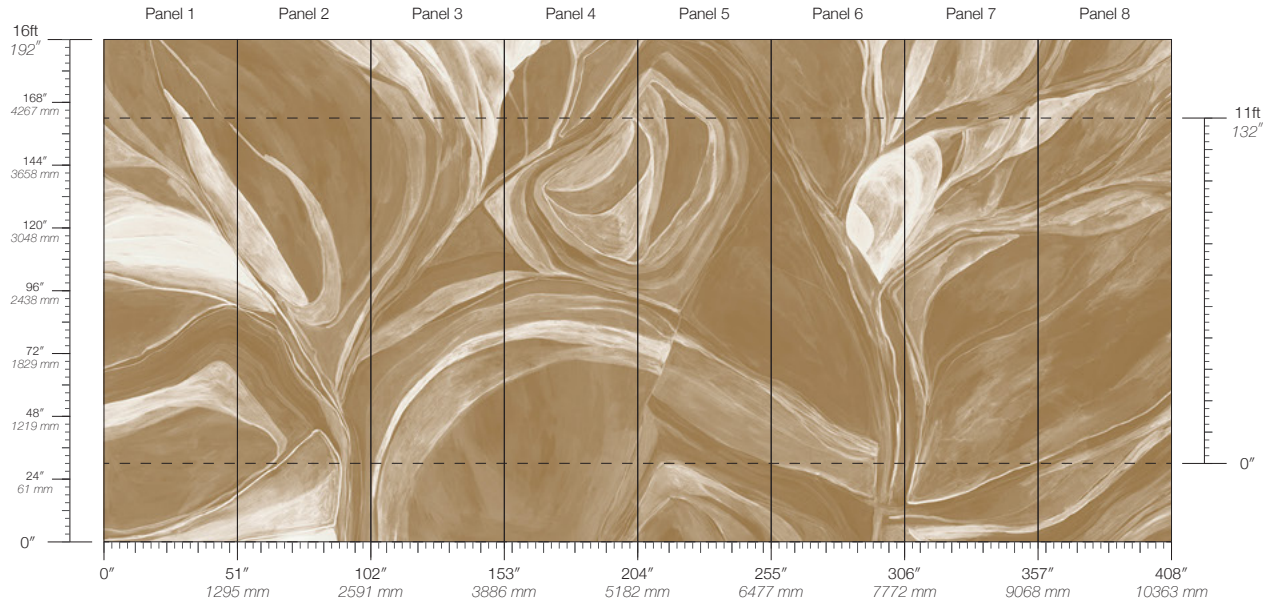

Abstract Figment

Suitable for residential and commercial projects

COLOR
Figment

STOCK
Made to order

REPEAT
Non-repeating

CONTACT
sales@calicowallpaper.com
+1 718 243 1705
57 Lispenard Street
New York, NY 10013 USA

ITEM
4202

MINIMUM
1 panel

LEAD TIME
4 weeks to print

CONTENT
Type II PVC-Free TPO

MAINTENANCE
Water-based cleanser

ORIGIN
USA

DISCLAIMER
Panel maps represent mural artwork only. Reference the physical sample for color and texture.

PANEL WIDTH
51" / 1295 mm trimmed

FLAMMABILITY
ASTM E84 Adhered Class A

DETAILS
Custom options available

PANEL HEIGHT
132" / 3353 mm standard
192" / 4877 mm extended

ENVIRONMENTAL
Recycled Content, Phthalate Free
Low VOC, HPD Available

PRICE
Available upon request