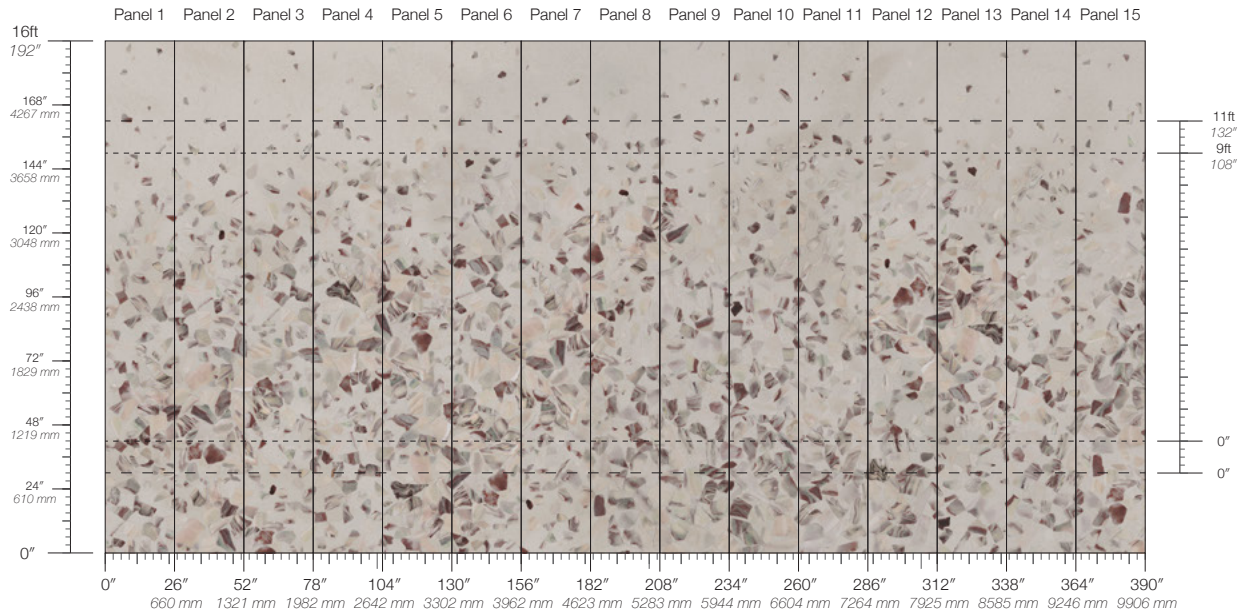

SEAGLASS

SHORELINE

Abalone Saltstone

Suitable for residential and some commercial projects

COLOR

Saltstone

REPEAT

Non-repeating

PANEL WIDTH

26" / 660 mm trimmed

MINIMUM

1 panel

SPECS

100% Cellulose Fiber
8.5 oz/yd²
289 g/m²
Smooth Pearlescent Surface Texture

PANEL HEIGHT

108" / 2743 mm base
132" / 3353 mm standard
192" / 4877 mm extended