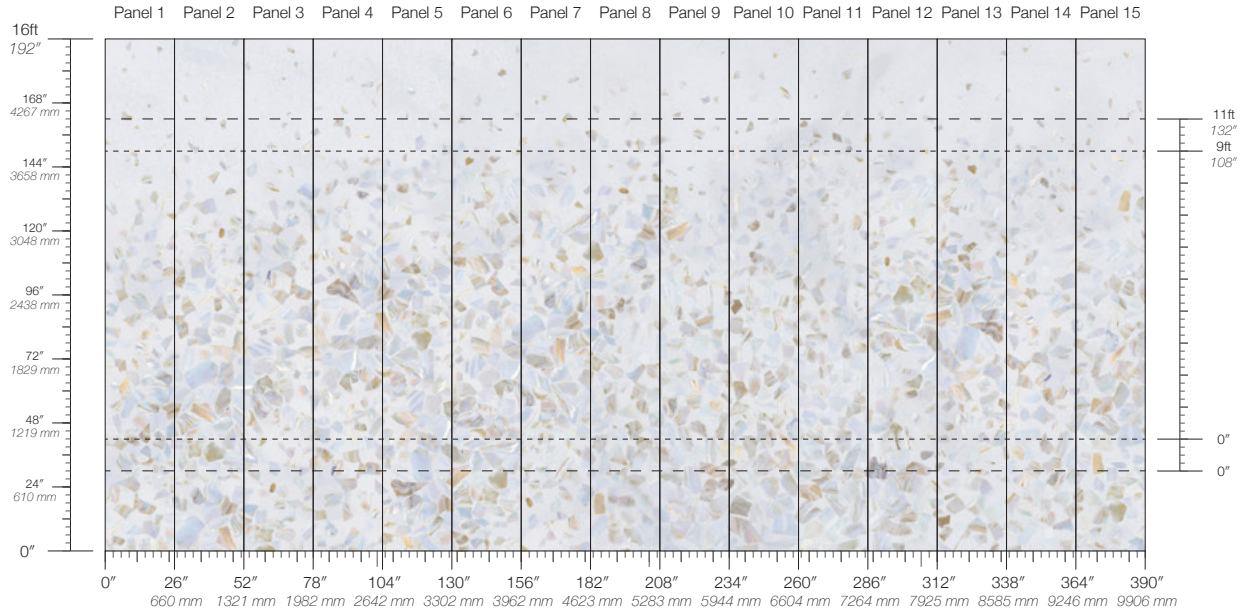

Abalone Bay

Suitable for residential and some commercial projects

COLOR

Bay

REPEAT

Non-repeating

DETAILS

Custom options available

DISCLAIMER

Refer to our website to see the full mural artwork. Reference the physical sample for color and texture. Panel maps represent mural artwork only.

ITEM

7706

STOCK

Made to order

MAINTENANCE

Water-based cleanser

CONTENT

Clay-Coated Mica Paper

LEAD TIME

4 weeks to print

ENVIRONMENTAL

FSC Certified Content

PANEL WIDTH

26" / 660 mm trimmed

MINIMUM

1 panel

SPECS

100% Cellulose Fiber
8.5 oz/yd²
289 g/m²
Smooth Pearlescent Surface Texture

PANEL HEIGHT

108" / 2743 mm base
132" / 3353 mm standard
192" / 4877 mm extended

PRICE

Available upon request

ORIGIN

USA

TESTING

ASTM E84 Adhered Class A