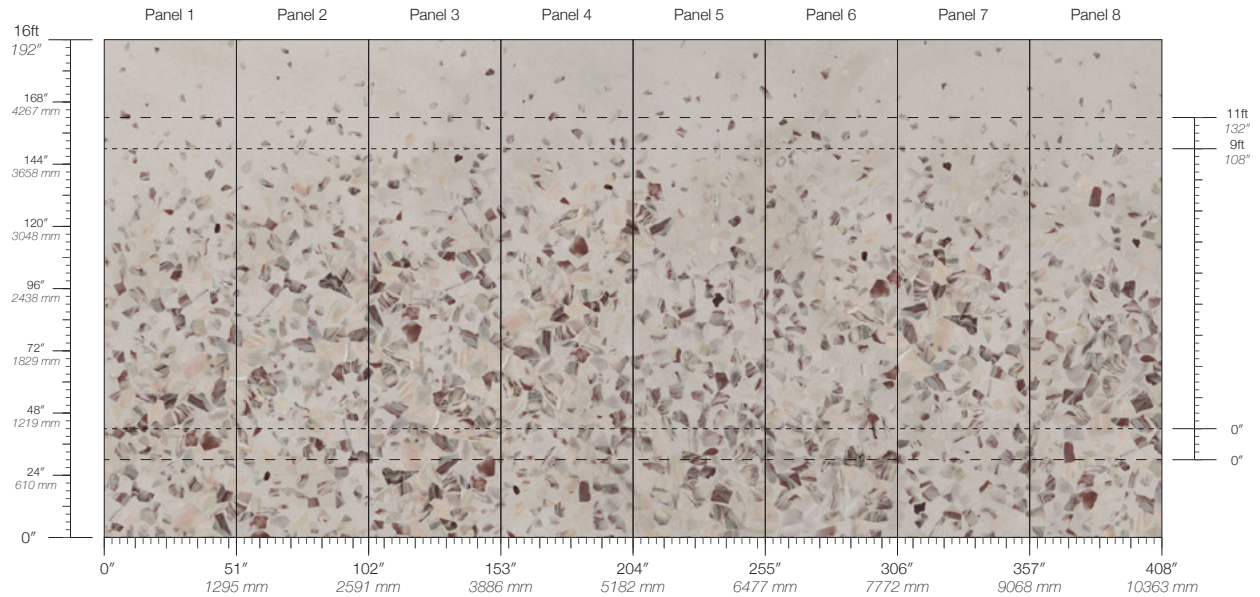

Abalone Saltstone

Suitable for residential and commercial projects

COLOR

Saltstone

ITEM

7742

CONTENT

Type II Vinyl

PANEL WIDTH

51" / 1295 mm trimmed

PANEL HEIGHT

108" / 2743 mm base
132" / 3353 mm standard
192" / 4877 mm extended

REPEAT

Non-repeating

STOCK

Made to order

LEAD TIME

4 weeks to print

MINIMUM

1 panel

PRICE

Available upon request

ORIGIN

USA

DETAILS

Custom options available

MAINTENANCE

Water-based cleanser

ENVIRONMENTAL

EPD & HPD Available
Low VOC
Contributes to LEED v4
11% Recycled Content
Phthalate Free
California Prop 65 Compliant

SPECS

Commercial Vinyl Face
Non-Woven Backing
13.33 oz/yd²
452 g/m²
Smooth metallic/pearlescent texture

TESTING

ASTM E84 Adhered Class A
CAN/ULC-S102
EN 15102 Class B, s2
CDPH CA Section 01350

DISCLAIMER

Refer to our website to see the full mural artwork. Reference the physical sample for color and texture. Panel maps represent mural artwork only.