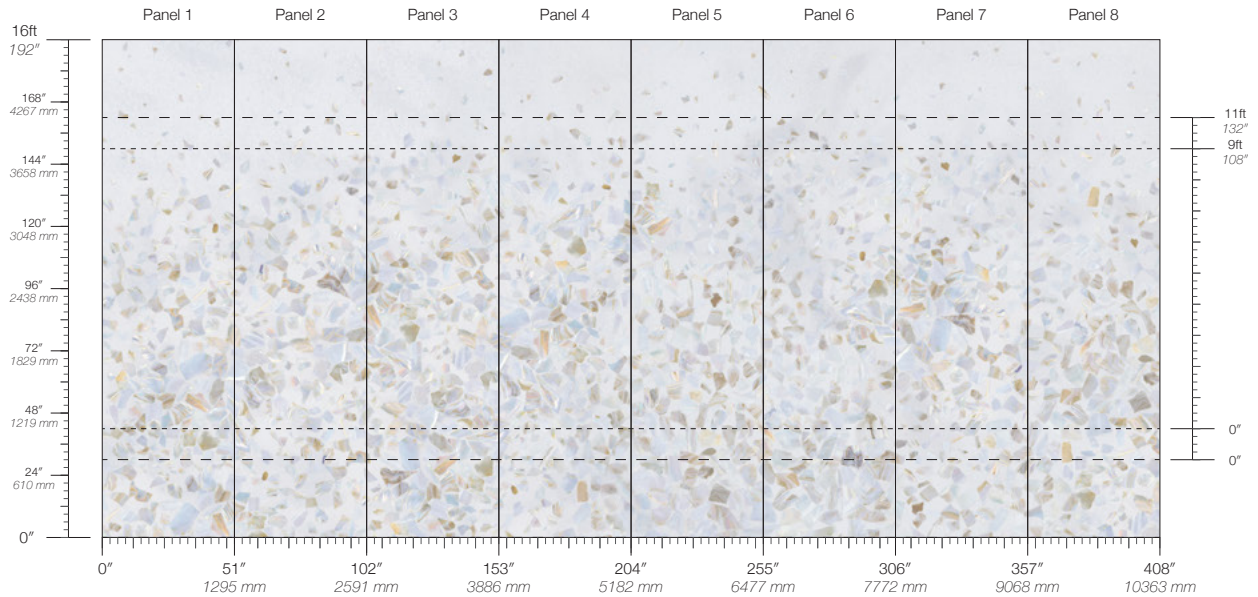

SEAGLASS

SHORELINE

Abalone Bay

Suitable for residential and commercial projects

COLOR

Bay

ITEM

7746

CONTENT

Type II Vinyl

PANEL WIDTH

51" / 1295 mm trimmed

PANEL HEIGHT

108" / 2743 mm base
132" / 3353 mm standard
192" / 4877 mm extended

REPEAT

Non-repeating

STOCK

Made to order

LEAD TIME

4 weeks to print

MINIMUM

1 panel

PRICE

Available upon request