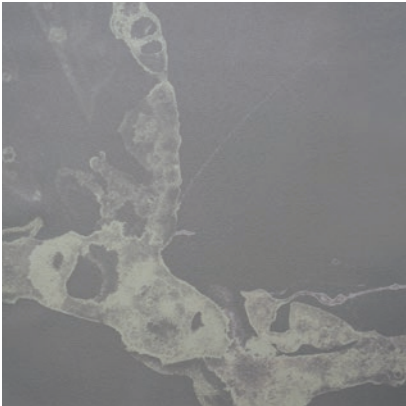

Calico

MICROCOSMOS

Tear Sheet

Microcosmos is a trace of the infinite found in the smallest droplet.

CREST

DRIFT

LINGER

PLUME

SHIFT

UMBRA

Microcosmos

Specifications | Commercial Substrate

Suitable for residential and commercial projects

DETAILS

Printed in panels to fit your specific space

Printed to order

Non-repeating mural

Panels trim to 52" wide, including overlap

21 oz per linear yard (651 g per linear meter)

Dappled surface texture

INSTALLATION

Professional install recommended

Wallpaper comes untrimmed

TESTING