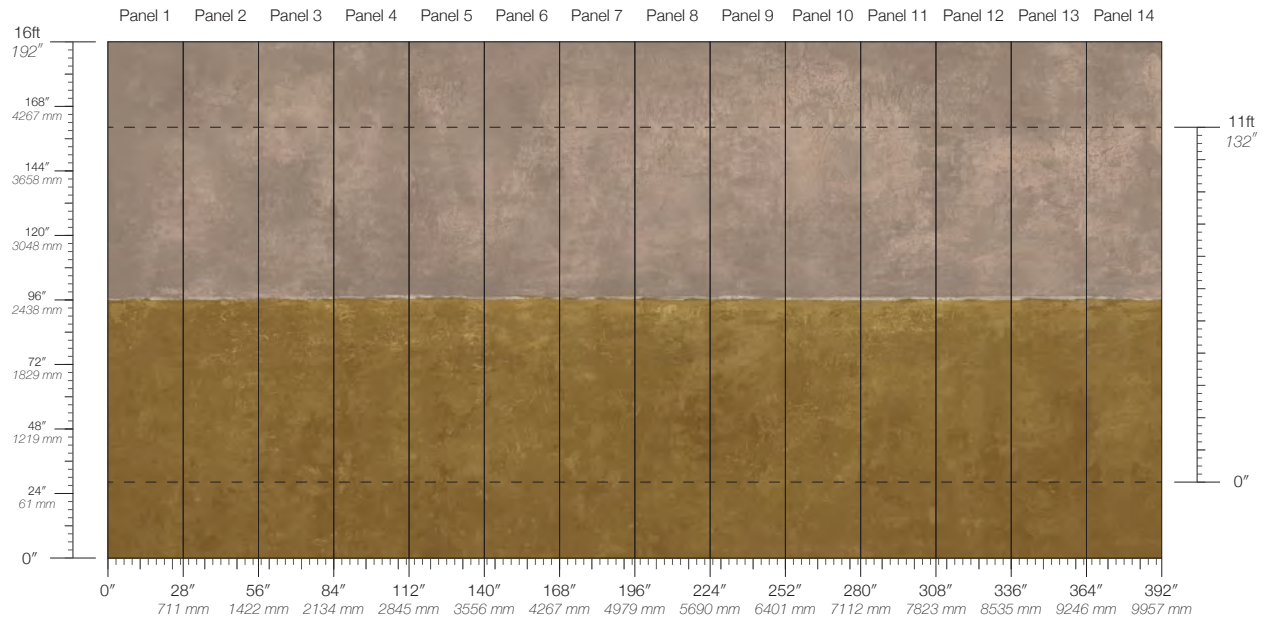

RESTORE

RESURFACE

THREADS

UNRAVEL

Nuance Unravel

Suitable for residential and some commercial projects

COLOR
Unravel

ITEM
6608

CONTENT
Polyester & Natural Fiber

PANEL WIDTH
28" / 711 mm trimmed

PANEL HEIGHT
132" / 3353 mm standard
192" / 4877 mm extended

REPEAT
Non-repeating

STOCK
Made to order

LEAD TIME
4 weeks to print

MINIMUM
1 panel

PRICE
Available upon request

ORIGIN
USA

DETAILS
Custom options available

MAINTENANCE
Water-based cleanser

ENVIRONMENTAL
FSC Certified Content
REACH Compliant

SPECS
Cellulose & Polyester Fiber
3.62 oz per linear yard
44.1 g per linear meter
Fibrous surface texture