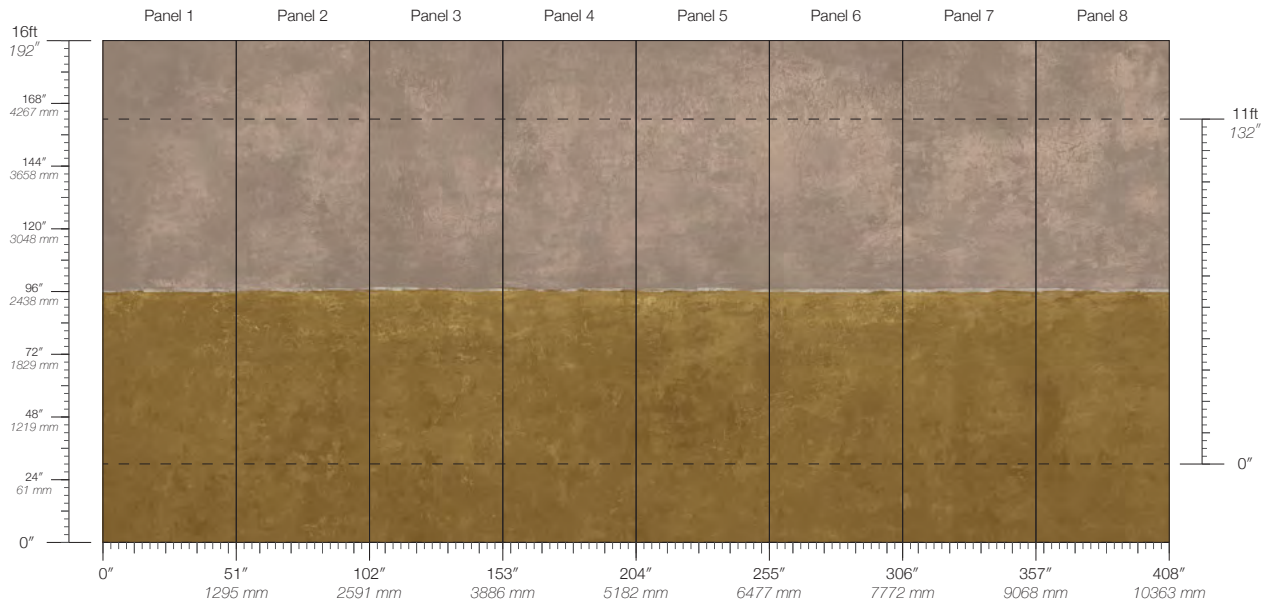

RESTORE

RESURFACE

THREADS

UNRAVEL

Nuance Unravel

Suitable for residential and commercial projects

COLOR
Unravel

ITEM
6648

CONTENT
Type II PVC-Free

PANEL WIDTH
51" / 1295 mm trimmed

PANEL HEIGHT
132" / 3353 mm standard
192" / 4877 mm extended

REPEAT
Non-repeating

STOCK
Made to order

LEAD TIME
4 weeks to print

MINIMUM
1 panel

PRICE
Available upon request

ORIGIN
USA

DETAILS
Custom options available

MAINTENANCE
Water-based cleanser

ENVIRONMENTAL
FSC Certified Content
Low VOC

SPECS
Polyester & Paper Composite face
Fabric backing
13 oz per linear yard
200 g per linear meter
Smooth surface texture